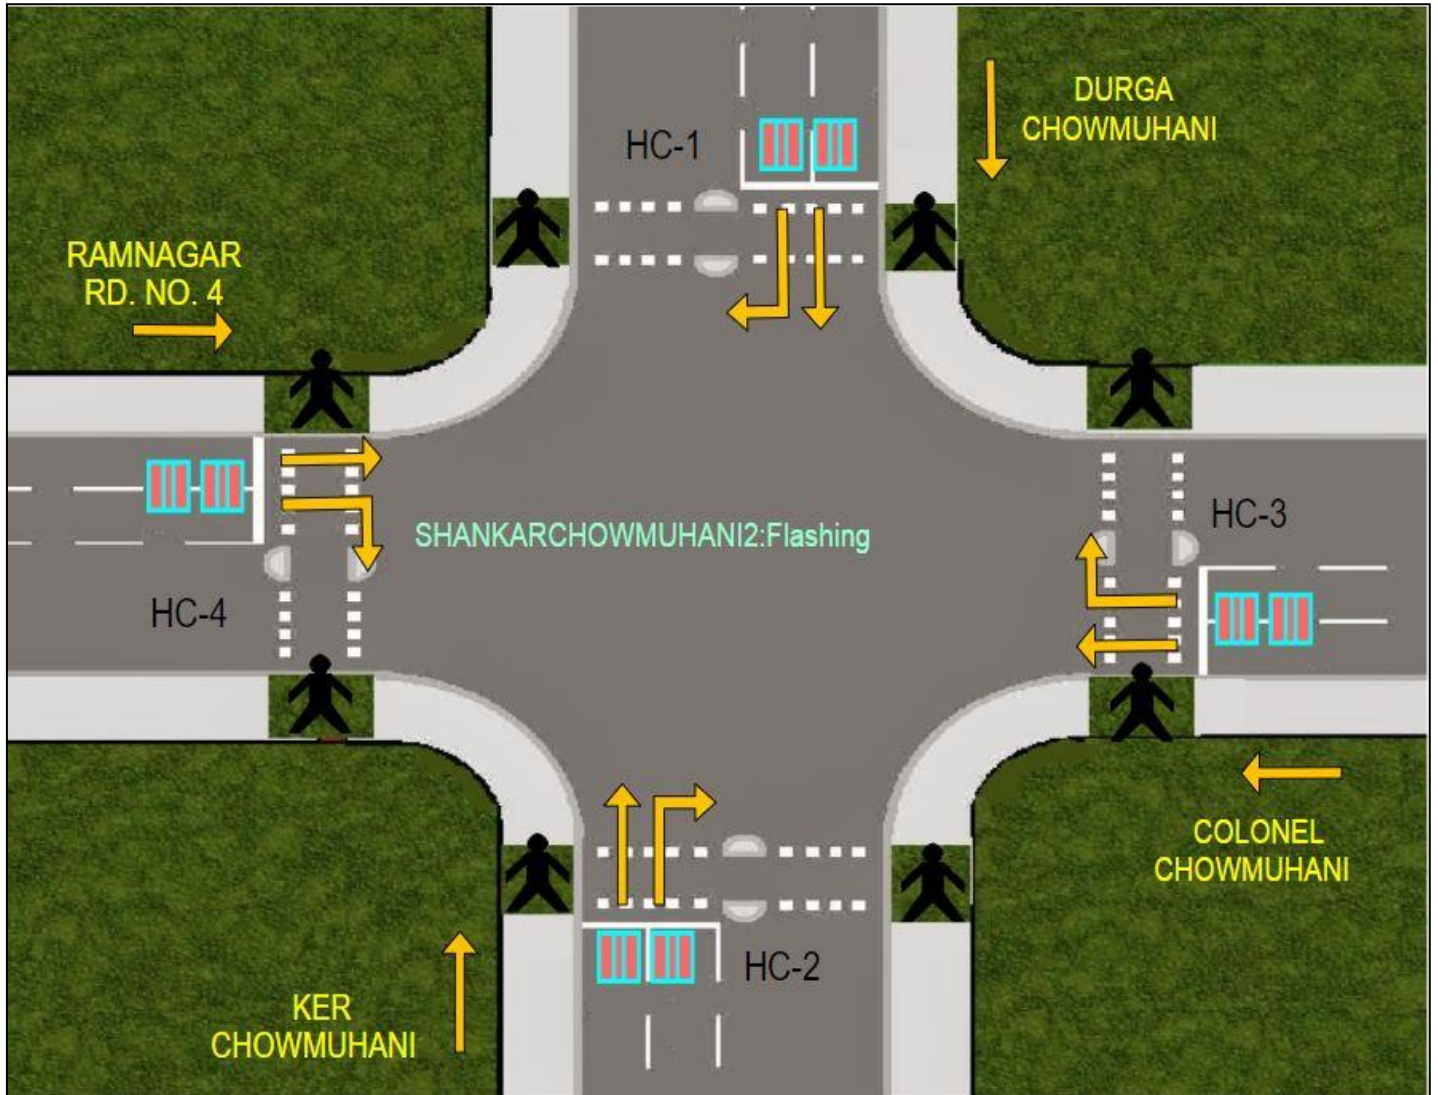

Junction Name: Sankar Chowmuhani

Junction Status: Active

Mode: Flash Mode

Traffic Unit, Agartala

1

2

3

4

5

Plan No.	Time	↑↑↗	↑↑↗	↑↑↗	↑↑↗	↑↑↗	Total Cycle Time
1.	07:00-09:30	00 Sec.	00 Sec.	00 Sec.	00 Sec.	00 Sec.	00 Sec.
2.	09:30-11:00	00 Sec.	00 Sec.	00 Sec.	00 Sec.	00 Sec.	00 Sec.
3.	11:00-17:00	00 Sec.	00 Sec.	00 Sec.	00 Sec.	00 Sec.	00 Sec.
4.	17:00-19:00	00 Sec.	00 Sec.	00 Sec.	00 Sec.	00 Sec.	00 Sec.
5.	19:00-22:00	00 Sec.	00 Sec.	00 Sec.	00 Sec.	00 Sec.	00 Sec.