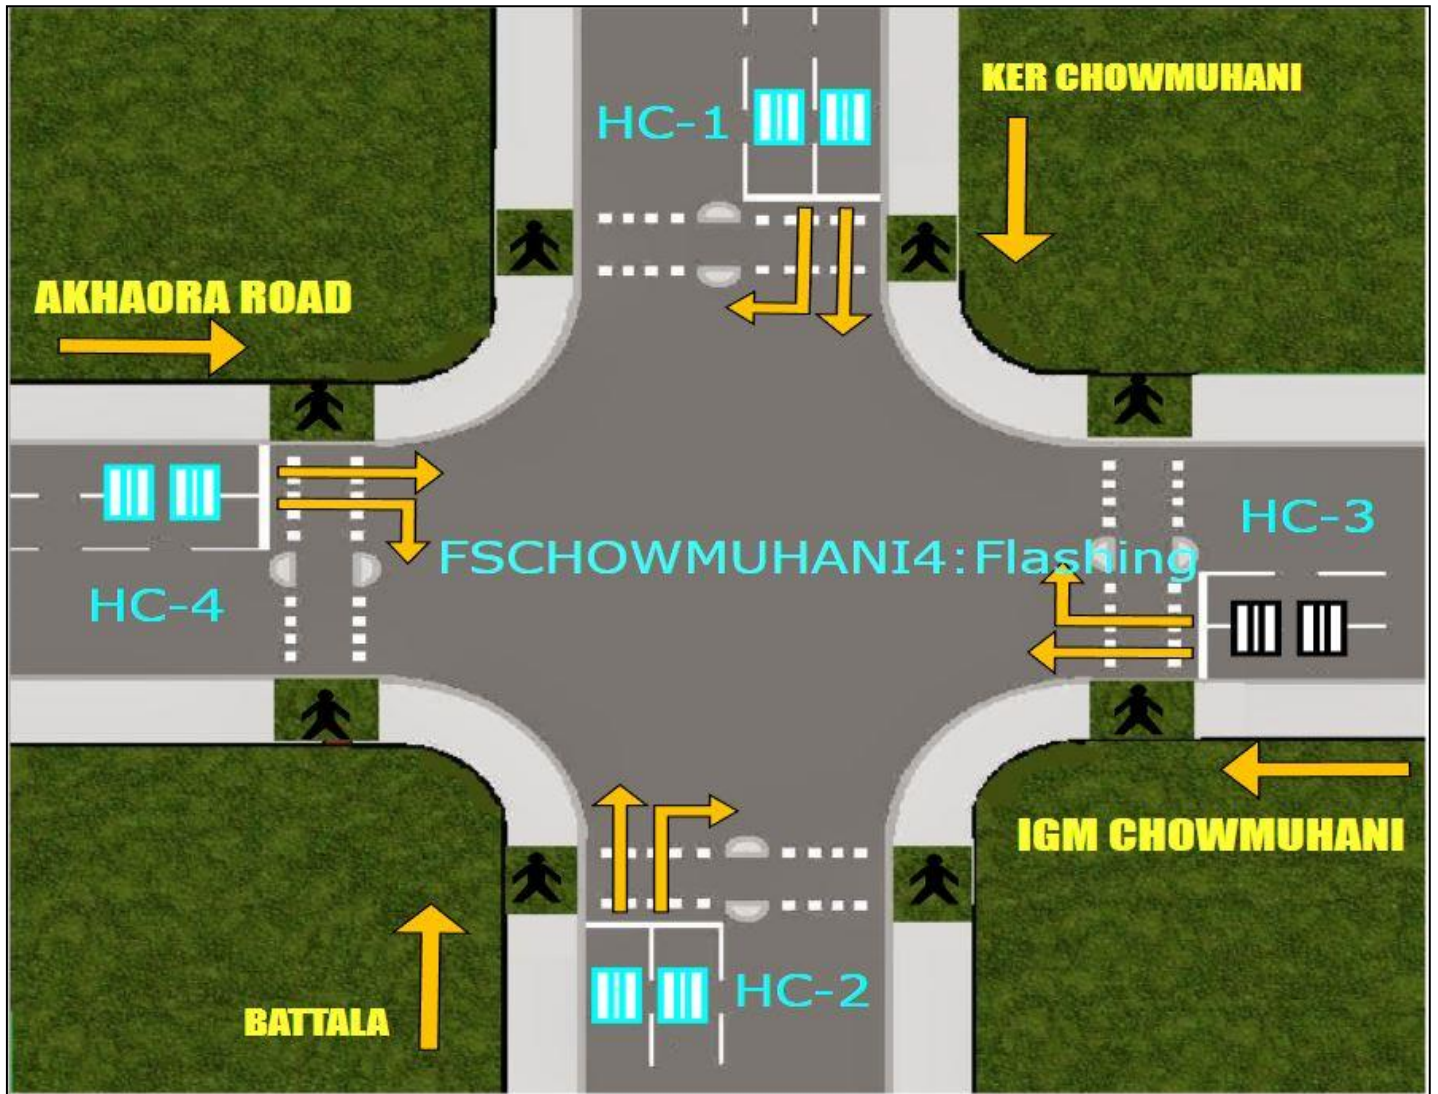

Junction Name: FS Chowmuhani

Junction Status: Active

Mode: Flash Mode

Traffic Unit, Agartala

1

2

3

4

5

Plan No.	Time	↑↑↗	↑↑↗	↑↑↗	↑↑↗	↑	Total Cycle Time
1.	07:00-09:30	00 Sec.	00 Sec.	00 Sec.	00 Sec.	00 Sec.	00 Sec.
2.	09:30-11:00	00 Sec.	00 Sec.	00 Sec.	00 Sec.	00 Sec.	00 Sec.
3.	11:00-17:00	00 Sec.	00 Sec.	00 Sec.	00 Sec.	00 Sec.	00 Sec.
4.	17:00-19:00	00 Sec.	00 Sec.	00 Sec.	00 Sec.	00 Sec.	00 Sec.
5.	19:00-22:00	00 Sec.	00 Sec.	00 Sec.	00 Sec.	00 Sec.	00 Sec.