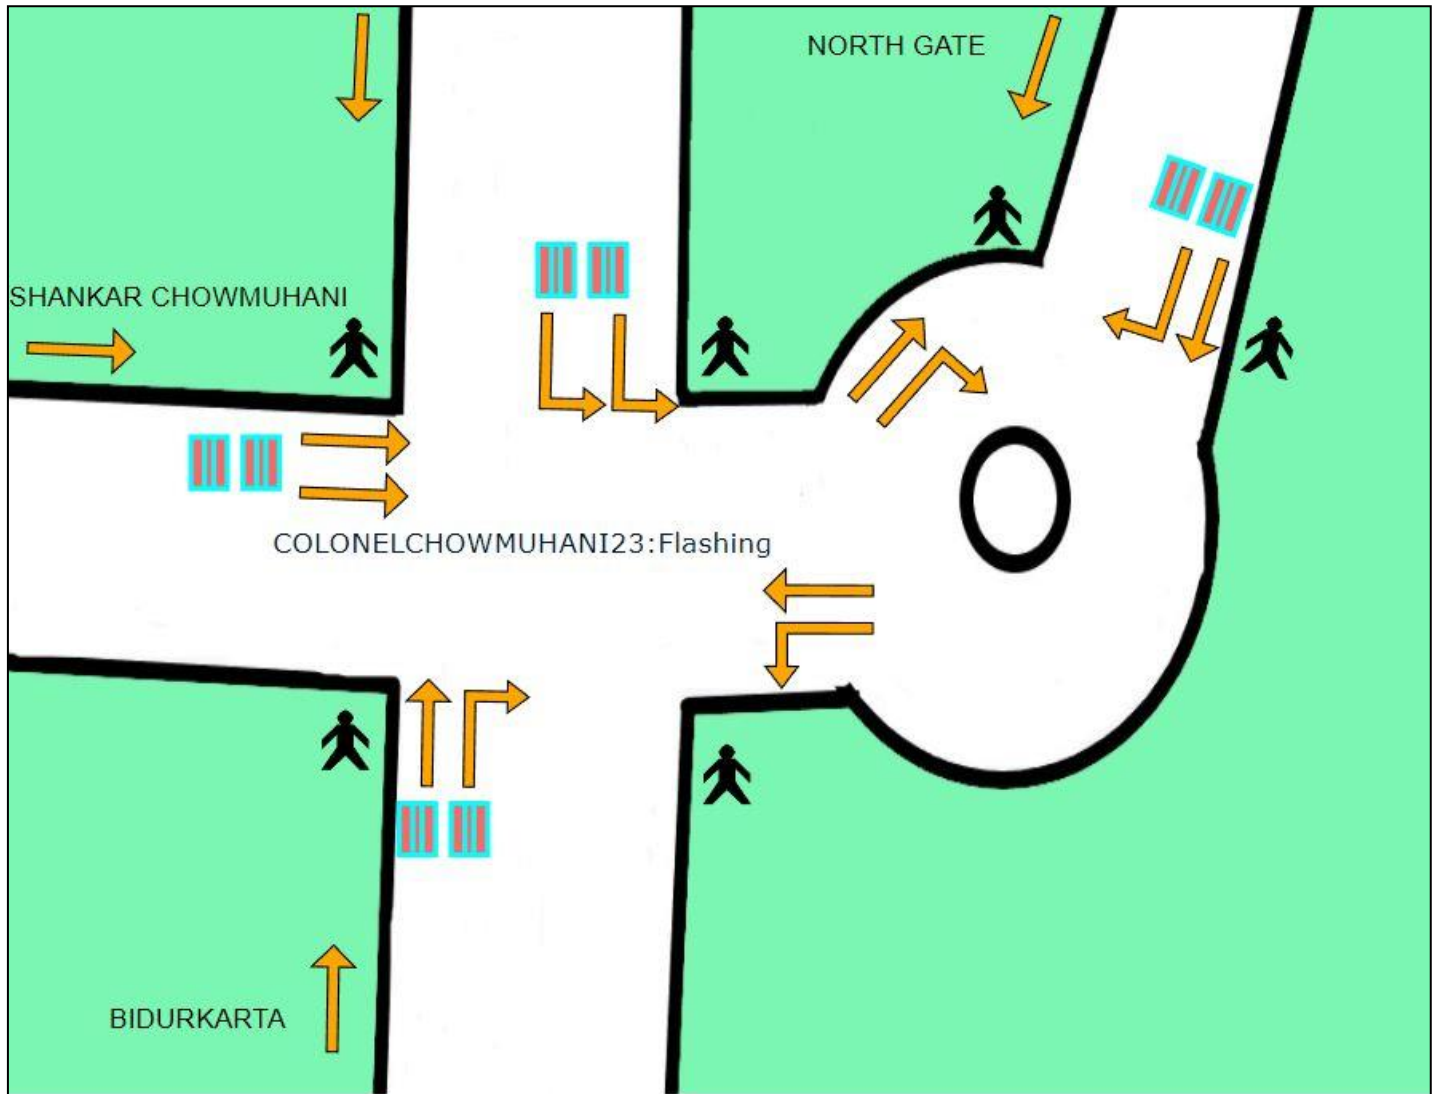

# Junction Name: Colonel Chowmuhani

**Junction Status:** Active

**Mode:** Flash Mode

Traffic Unit, Agartala

1

2

3

4

5

Plan No.	Time	↑↑↗	↑↑	↖↗	↑↗	🚶	Total Cycle Time
1.	07:00-09:30	00 Sec.	00 Sec.	00 Sec.	00 Sec.	00 Sec.	00 Sec.
2.	09:30-11:00	00 Sec.	00 Sec.	00 Sec.	00 Sec.	00 Sec.	00 Sec.
3.	11:00-17:00	00 Sec.	00 Sec.	00 Sec.	00 Sec.	00 Sec.	00 Sec.
4.	17:00-19:00	00 Sec.	00 Sec.	00 Sec.	00 Sec.	00 Sec.	00 Sec.
5.	19:00-22:00	00 Sec.	00 Sec.	00 Sec.	00 Sec.	00 Sec.	00 Sec.

\* 00 Sec. included in all Phases for AMBER.

Signal Timing – 00:00—00:00

Blinker Timing – 00:00 – 23:00