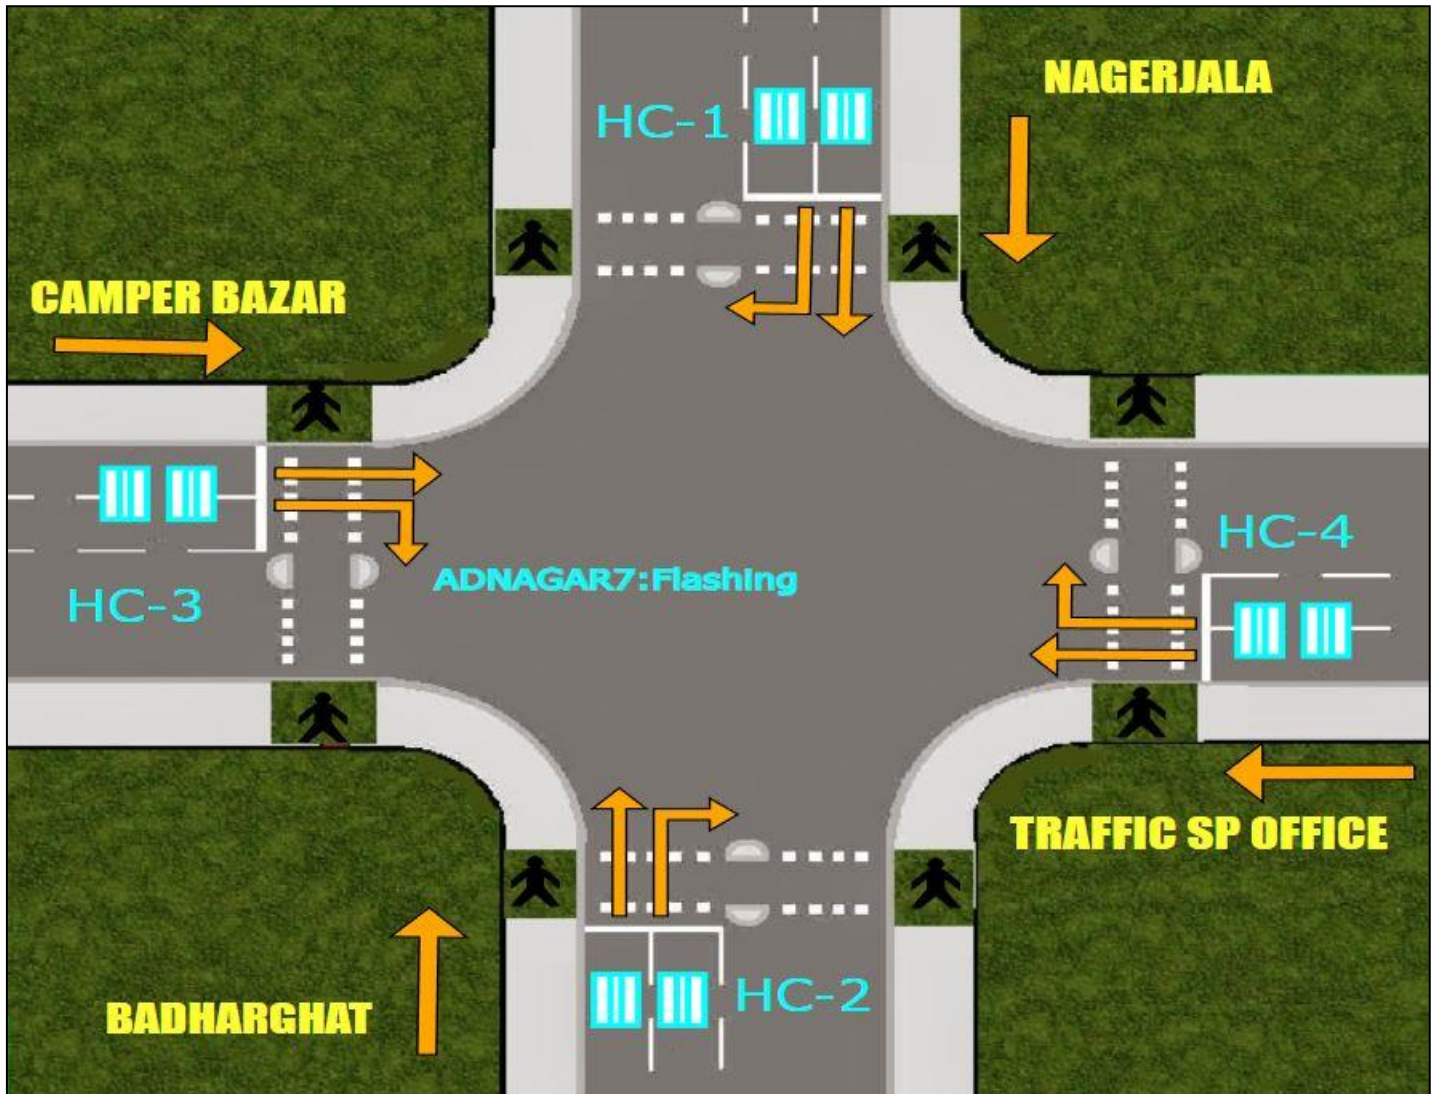

Junction Name: AD Nagar

Junction Status: Active

Mode: Flash Mode

Traffic Unit, Agartala

1

2

3

4

5

Plan No.	Time	↑↑↗	↑↑↗	↑↑↗	↑↑↗	↑	Total Cycle Time
1.	07:00-09:30	00 Sec.	00 Sec.	00 Sec.	00 Sec.	00 Sec.	00 Sec.
2.	09:30-11:00	00 Sec.	00 Sec.	00 Sec.	00 Sec.	00 Sec.	00 Sec.
3.	11:00-17:00	00 Sec.	00 Sec.	00 Sec.	00 Sec.	00 Sec.	00 Sec.
4.	17:00-19:00	00 Sec.	00 Sec.	00 Sec.	00 Sec.	00 Sec.	00 Sec.
5.	19:00-22:00	00 Sec.	00 Sec.	00 Sec.	00 Sec.	00 Sec.	00 Sec.